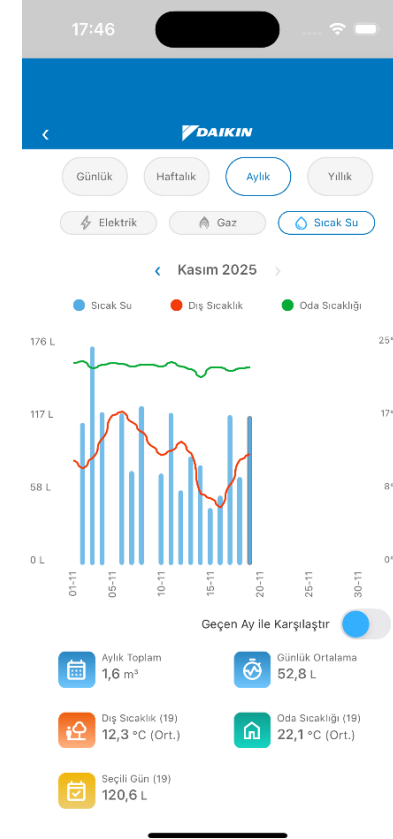

### Enerji Ölçer (Energy Metering)

Features	Icon Premix	VZ Premix	CSU Premix	NDJ Premix	NDJ Smart Premix
Weekly Programme	✓	✓	✓	✓	✓
Geofencing	✓	✓	✓	✓	✓
Humidity Measurement	✓	✓	✓	✓	✓
Turbo Mode	✓	✓	✓	✓	✓
Report Screen	✓	✓	✓	✓	✓
Open Window Detection	✓	✓	✓	✓	✓
Google Home Asisstant	✓	✓	✓	✓	✓
Child Lock	✓	✓	✓	✓	✓
Freeze Protection	✓	✓	✓	✓	✓
Adjust the Boiler's Mode(DHW,CH)	✓	✓	✓	✓	✓
Show the Boiler's Error Code	✓	✓	✓	✓	✓
Reset the Boiler	✓	✓	✓	✓	✓
Energy Metering	X	X	X	✓	✓

## Enerji Ölçer (Energy Metering)

Energy Metering's  
Electric Values

Energy Metering's  
Gas Values

Energy Metering's  
Hot Water Values