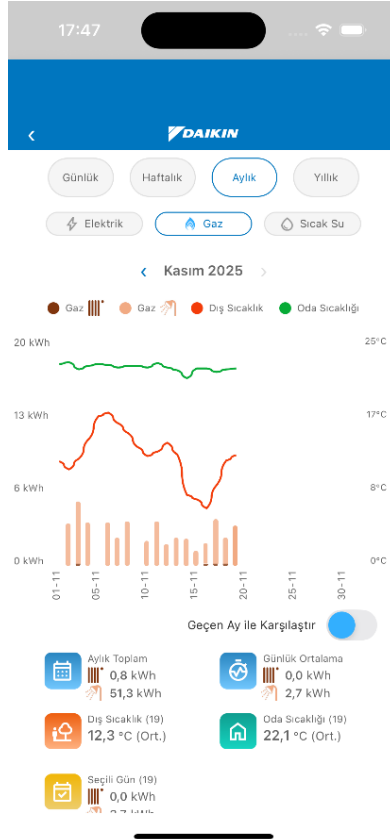

Energy Metering's
Gas Values