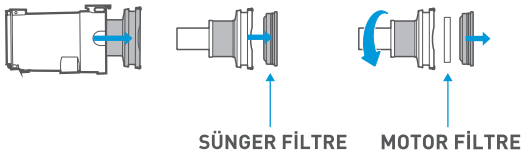

- To clean the motor protective filter:
 - » Turn off the appliance.
 - » Take out the dust container from the appliance using the release button on it.

» Remove cyclon filter socket.

» Remove the sponge filter and motor filter by pulling it from its socket.