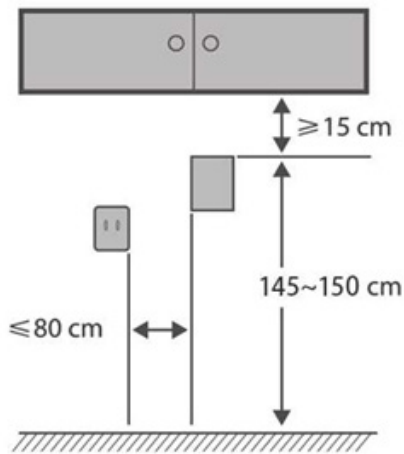

and stop.

2. Knob down "Suction controls" to change suction power
3. Knob down "Brusroll controls" to change brusroll power
4. When only one power indicator is on and twinkle, please charge it.

Wall mount assembly:

- When not using the cleaner, please store the cleaner on mount.
- Choose the mount assembly location