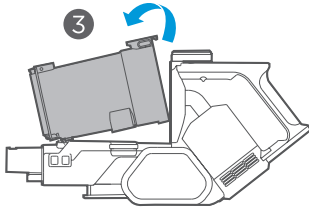

» Remove the sponge filter and motor filter by pulling it from its socket.