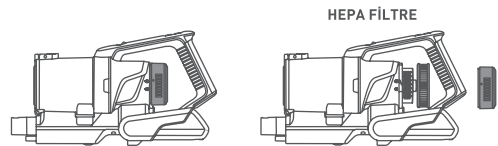

- » Remove the Hepa Filter.
- » DO NOT use any damaged or teared filters and change them with the new filters. You can purchase the new filter from After Sale Points.
- » Wash the filter with water and leave it to dry. Never put a wet filter! DO NOT use any chemicals, detergent etc. to clean filters.
- » Place the filters back to vacuum cleaner.
- » Do not operate the appliance without the HEPA filter.
- » HEPA Filter should be replaced with the new ones at least 6 months.