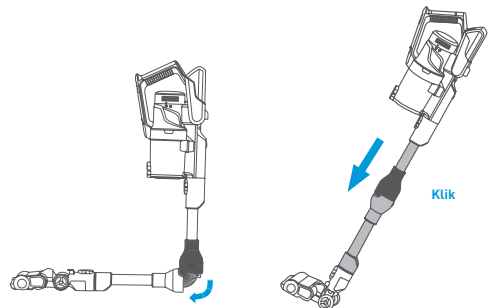

- » Small bursh is used for cleaning of pillows, mattresses, seat surfaces.
- » Mini Turbo Brush is especially used for effective cleaning of bed and sofa.
- When you have completed your work with the device, turn off the appliance.