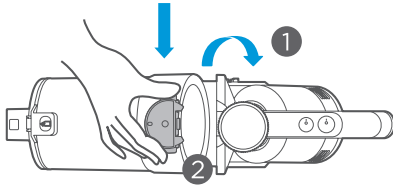

- To clean the motor protective filter:
  - » Turn off the appliance.
  - » Take out the dust container from the appliance using the release button on it.

» Remove cyclon filter socket.